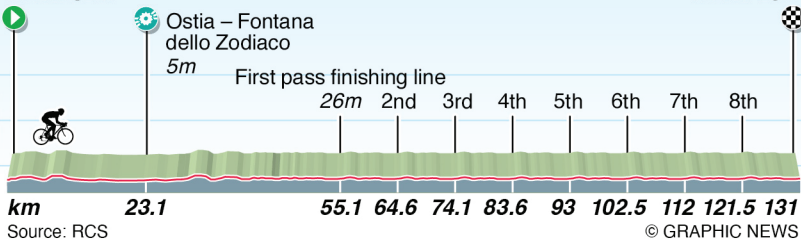

# Stage 19 May 29

Feltre 336m

Forcella Staulanza 1766m

Sprint Climb

Passo Giau 2233m

Alleghe 1456m

km  
Source: RCS

# Stage 21 May 31

Roma 32m

Sprint Climb

Roma 26m

© GRAPHIC NEWS