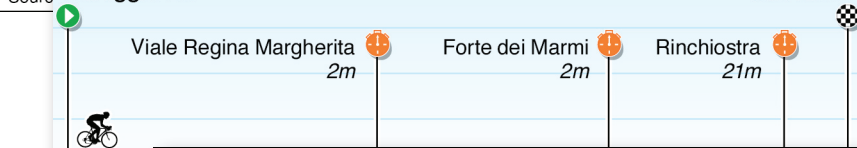

# Stage 10 May 19

Viareggio 2m

Individual time trial

Massa 3m

km  
Source: RC: