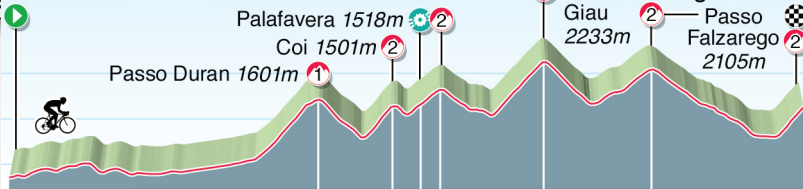

# Stage 19 May 29

Feltre 336m

Forcella Staulanza 1766m

Sprint Climb

Passo Giau 2233m

Alleghe 1456m

km  
Source: RCS

# Stage 21 May 31

Roma 32m

Sprint Climb

Roma 26m

© GRAPHIC NEWS